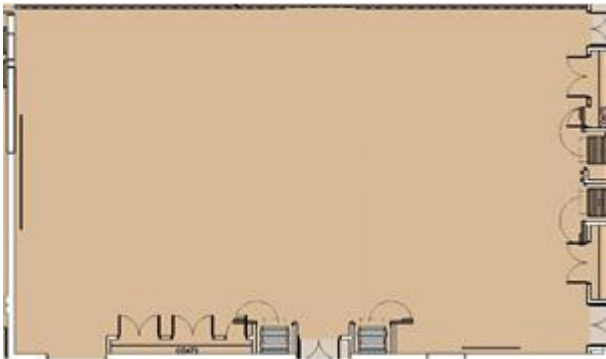

Conference Hall East

Room Dimensions: 76'x 45'

3,300 sq. feet

Set-up Options:

Banquet capacity: 144

Classroom capacity: 90

Theatre capacity: 225