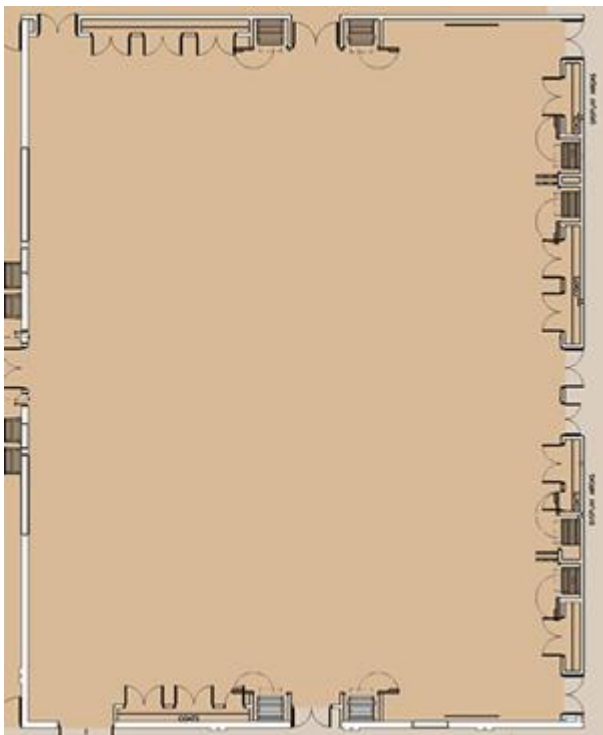

# Founder's Hall

8,000 sq. feet

Set-up Options:

Banquet capacity: 250

Classroom capacity: 180

Theater capacity: 400