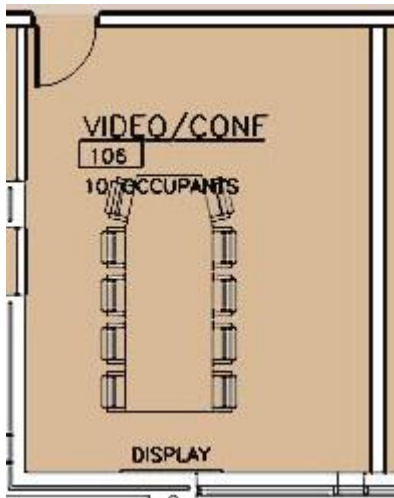

Walzcraft Video Conference Room

Room Dimensions: 13' x 22'

264 sq. feet

Set-up Options:

Conference capacity: 12